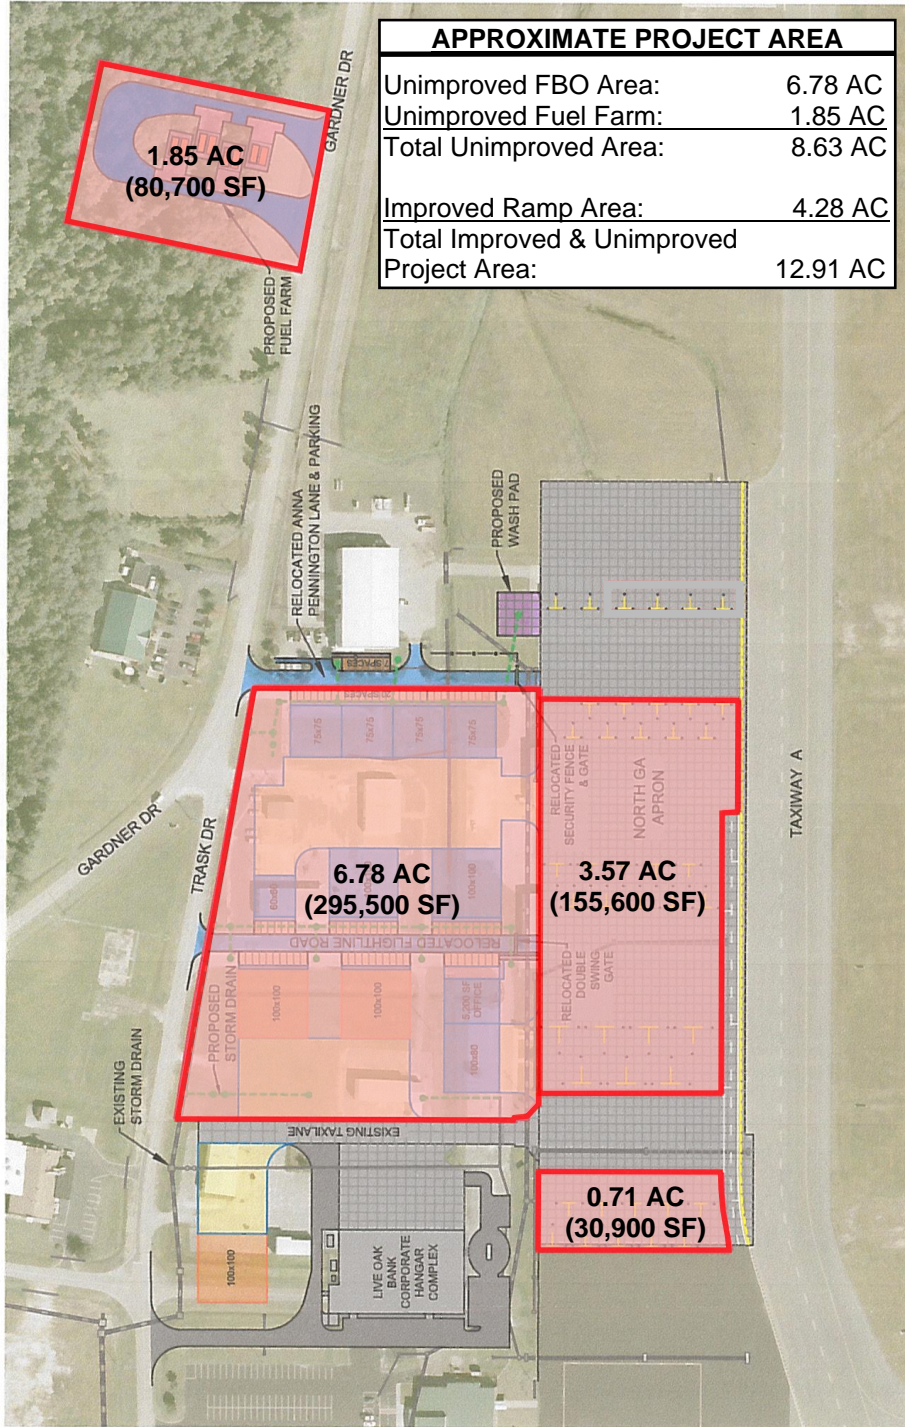

ATTACHMENT A SITE LOCATION FOR FBO

SCALE: 1" = 200'

WILMINGTON INTERNATIONAL AIRPORT
WILMINGTON, NORTH CAROLINA
NORTH GENERAL AVIATION SITE DEVELOPMENT
Ultimate Development Concept
October 19, 2017